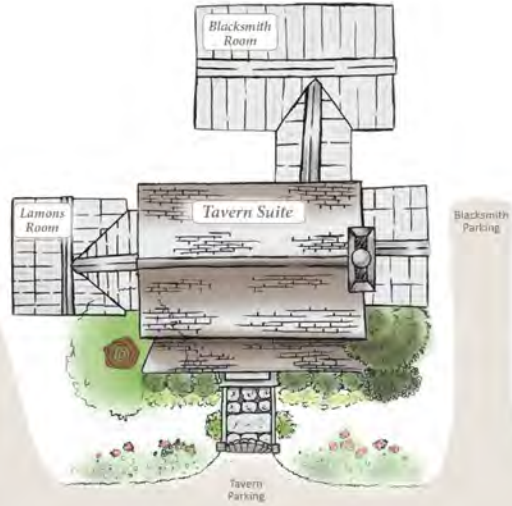

HALF-MILE FARM 
Cabins

855-271-7246 | HalfMileFarm.com
214 Half Mile Drive | Highlands, North Carolina

HALF-MILE FARM

Tavern Suite

Enjoy the rustic luxury of the Tavern Suite Cabin as a two-story, one-bedroom getaway complete with two fireplaces, a kitchen, living room, dining room and Jacuzzi tub. You can also add on one or both of the additional rooms (each with their own bathroom and kitchenettes) to make a wonderful two or three-bedroom retreat.

HALF-MILE FARM 

Captains Cabin

Perfect for families, our beautiful two-story Captains Suite Cabin includes two bedrooms, two bathrooms with Jacuzzi tubs, living room, fireplace, a full kitchen, covered porch and private balcony offering serene pond views.

2nd Floor: Bedroom, Bathroom,
Jacuzzi Tub with Separate Shower

HALF-MILE FARM

Earnest Cabin

Reminiscent of early log and stone homes, the Earnest Suite Cabin is a welcoming retreat with a large bedroom, Jacuzzi tub, full kitchen, living room with fireplace and two outdoor seating areas. Can be combined with the Justice Cabin and Elizabeth Room to create the perfect two- or three-bedroom hideaway.