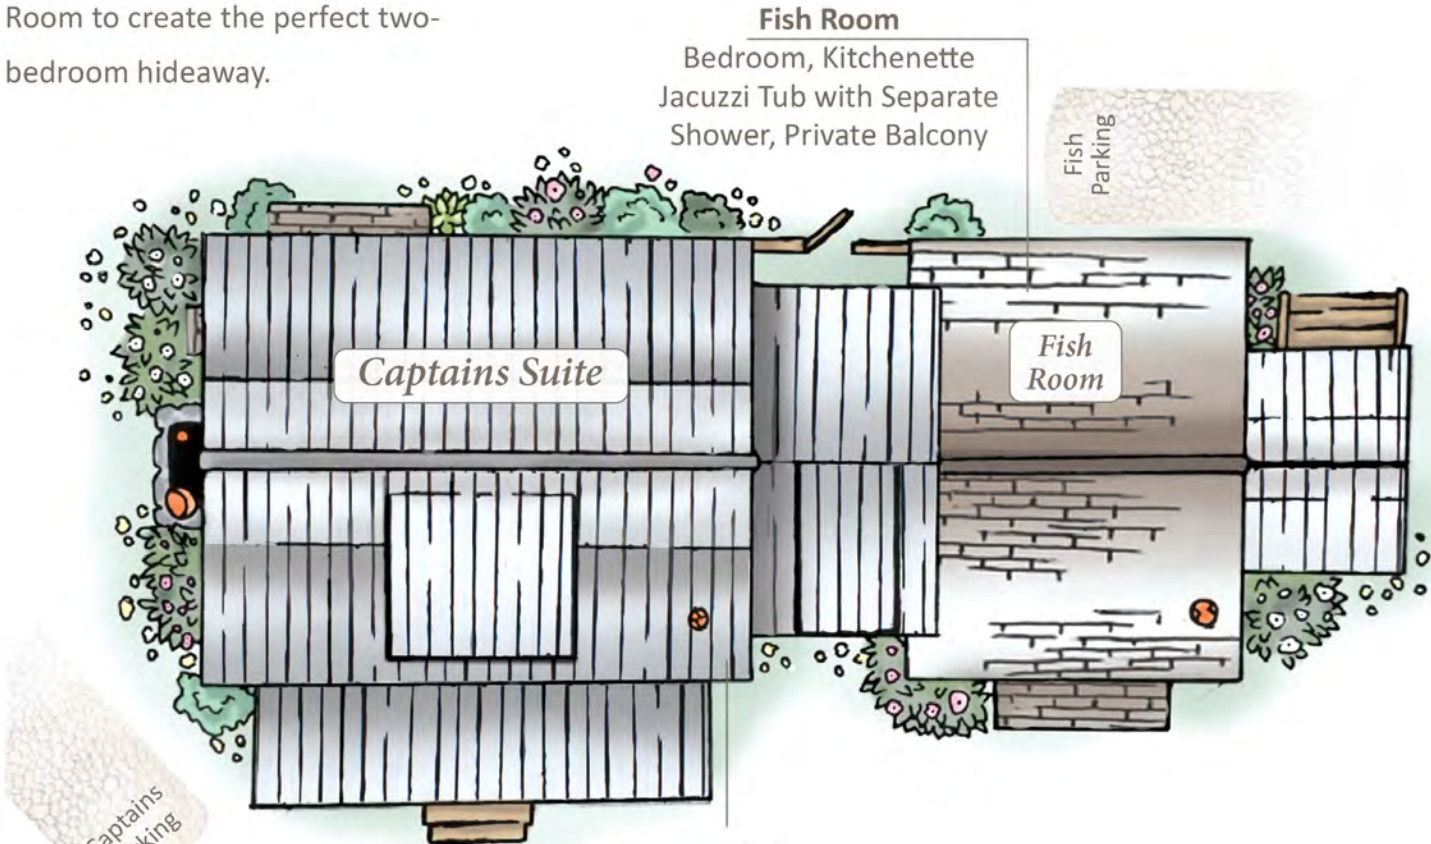

Blacksmith Room
Bathroom, Bedroom
Shower/Tub Combo
Kitchenette

Lamons Room
Bedroom, Bathroom
Shower/Tub Combo
Kitchenette

Tavern Suite

1st Floor: Kitchen
Living Room, Dining Room
Woodburning Fireplace

2nd Floor: Bedroom, Gas
Fireplace, Bathroom,
Shower/Tub Combo

HALF-MILE FARM 

Captains Cabin

Perfect for families, our beautiful two-story Captains Suite Cabin includes two bedrooms, two bathrooms with Jacuzzi tubs, living room, fireplace, a full kitchen, covered porch and private balcony offering serene pond views.

Can be combined with the Fish Room to create the perfect two-bedroom hideaway.

Fish Room

Bedroom, Kitchenette
Jacuzzi Tub with Separate Shower, Private Balcony

Captains Suite

1st Floor: Kitchen
Living Room, Dining Room
Woodburning Fireplace
Covered Porch

2nd Floor: Bedroom, Bathroom,
Jacuzzi Tub with Separate Shower

HALF-MILE FARM

Earnest Cabin

Reminiscent of early log and stone homes, the Earnest Suite Cabin is a welcoming retreat with a large bedroom, Jacuzzi tub, full kitchen, living room with fireplace and two outdoor seating areas. Can be combined with the Justice Cabin and Elizabeth Room to create the perfect two- or three-bedroom hideaway.