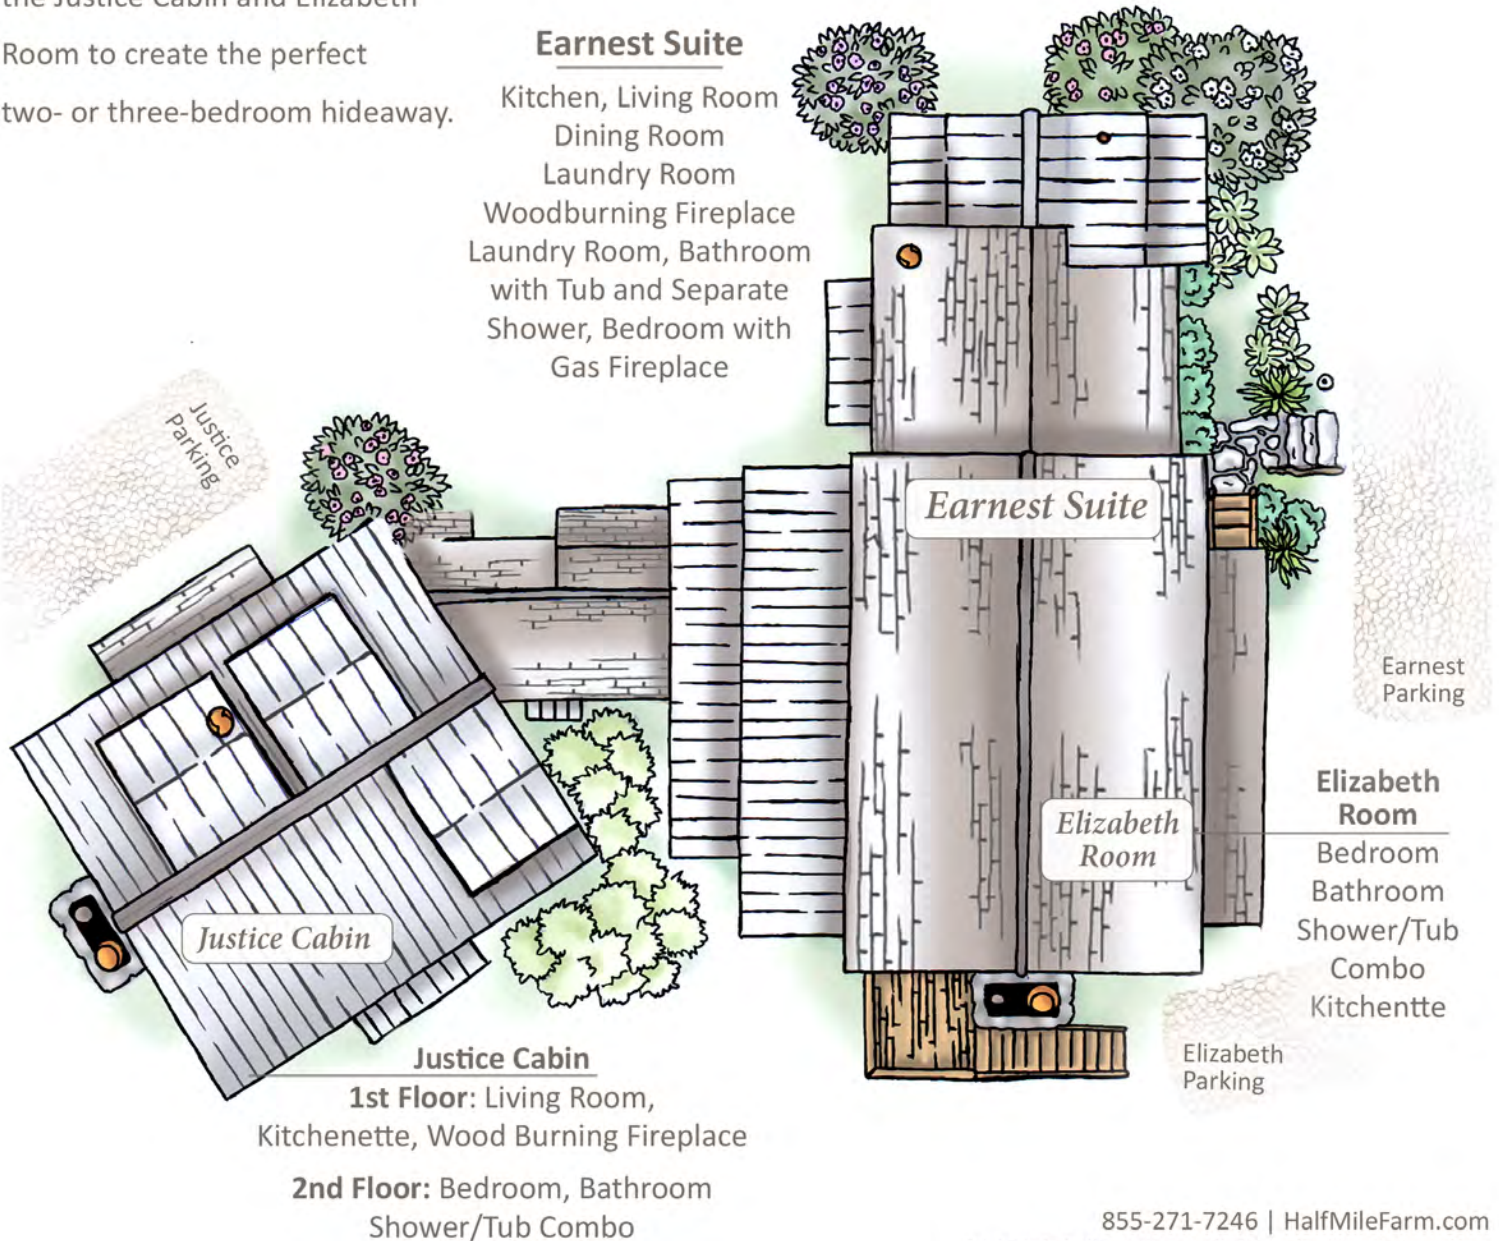

Earnest Suite

Kitchen, Living Room
Dining Room
Laundry Room
Woodburning Fireplace
Laundry Room, Bathroom
with Tub and Separate
Shower, Bedroom with
Gas Fireplace