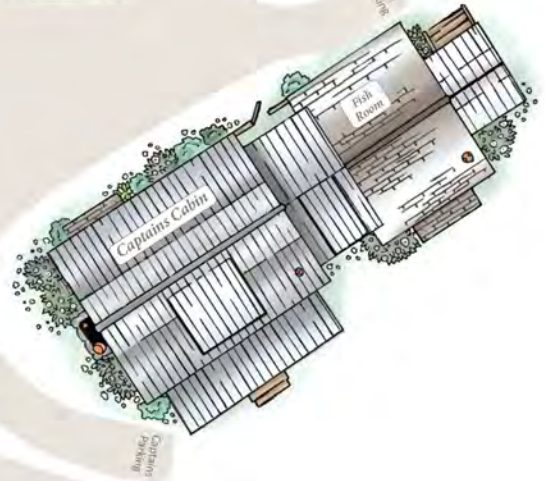

HALF-MILE FARM 
Cabins

855-271-7246 | HalfMileFarm.com
214 Half Mile Drive | Highlands, North Carolina

HALF-MILE FARM

Tavern Suite

Enjoy the rustic luxury of the Tavern Suite Cabin as a two-story, one-bedroom getaway complete with two fireplaces, a kitchen, living room, dining room and Jacuzzi tub. You can also add on one or both of the additional rooms (each with their own bathroom and kitchenettes) to make a wonderful two or three-bedroom retreat.

HALF-MILE FARM 

Captains Cabin

Perfect for families, our beautiful two-story Captains Suite Cabin includes two bedrooms, two bathrooms with Jacuzzi tubs, living room, fireplace, a full kitchen, covered porch and private balcony offering serene pond views.

2nd Floor: Bedroom, Bathroom,
Jacuzzi Tub with Separate Shower

HALF-MILE FARM

Earnest Cabin

Reminiscent of early log and stone homes, the Earnest Suite Cabin is a welcoming retreat with a large bedroom, Jacuzzi tub, full kitchen, living room with fireplace and two outdoor seating areas. Can be combined with the Justice Cabin and Elizabeth Room to create the perfect two- or three-bedroom hideaway.